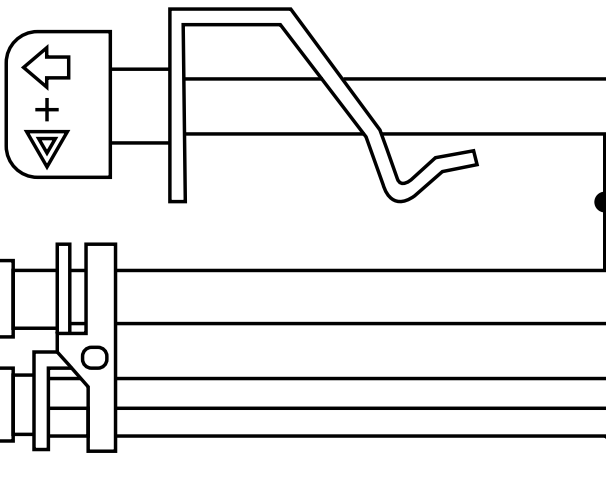

# RIGHT

PUSH BUTTON  
(PUSH OFF)

TURN-R

START

OFF-RUN

Red / Yellow (PUSH BUTTON)

Orange / White (POWER)

White / Brown (TURN-R)

Black / Red (START)

White / Black (POWER)

Gray (OFF-RUN)

# LEFT

TURN-L

HORN

HI-LO

White / Purple (TURN-L)

Orange / White (POWER)

Yellow / Black (HORN)

White (HI)