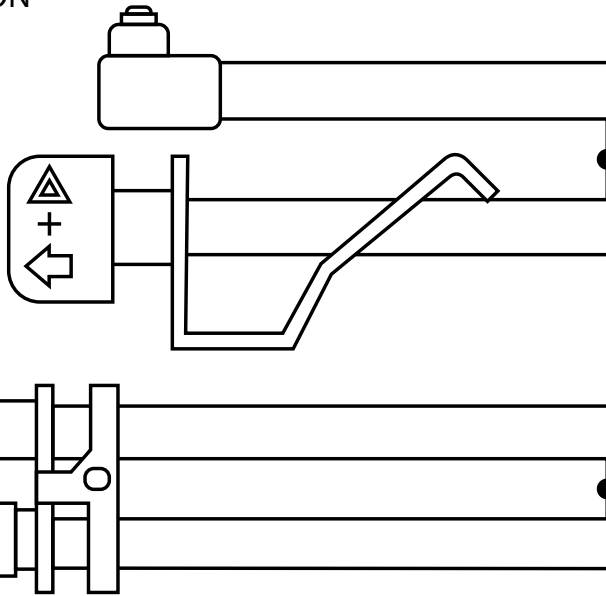

# RIGHT

PUSH BUTTON  
(PUSH OFF)

TURN-R

START

OFF-RUN

Red / Yellow (PUSH BUTTON)

Orange / White (POWER)

White / Brown (TURN-R)

Black / Red (START)

White / Black (POWER)

Gray (OFF-RUN)

# LEFT

TURN-L

HORN

HI-LO

White / Purple (TURN-L)

Orange / White (POWER)

Yellow / Black (HORN)

White (HI)